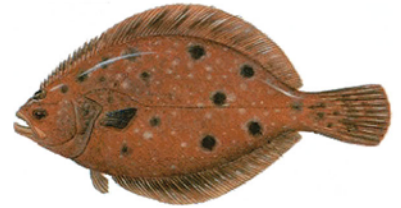

GEAR UP for Fluke Til Ya PUKE

BAIT & TACKLE SHOP

Complete selection of inshore and offshore fishing tackle and bait

GULP • SPRO • SEAGAR • TEASERS

VALVTECT GAS & DIESEL

Safe Sea Discounts

ICE & MARINE SUPPLIES

SEAFOOD MARKET

OPEN Sun - Thur: 5 am to 6 pm
Fri - Sat: 5 am to 7 pm

SNACK BAR - takeout orders 401-783-3427

410 Gooseberry Rd, Wakefield, RI
401-783-7766

www.snugharbormarina.com

MEMBER