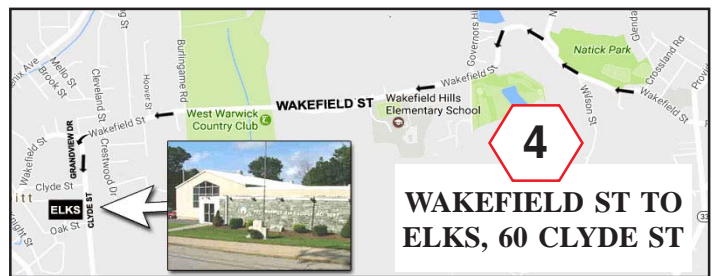

Directions to West Warwick Elks

**60 Clyde St., West Warwick, RI
401-821-9807**

FROM PROVIDENCE AND POINTS NORTH:
(map 1) I-95 South to exit 12B (RI-113W/East Ave). Pass R.I. Mall to light at Rt 2.
(map 3) Straight across onto East Ave, then slight right to River St. to next light. Straight across onto Wakefield St.
(map 4) Go 1.8 miles, then turn left onto Grandview Dr. Grandview Dr (.13 mi) becomes Clyde St. Elks is (.07 mi) on right.

FROM WESTERLY AND POINTS SOUTH:
(map 2) I-95 North to exit 11 (left lane) onto I-295 North, then take Exit 1 from 295N onto East Ave (RI-113W).
(map 3) Straight across onto East Ave, then slight right to River St. to next light. Straight across onto Wakefield St.
(map 4) Go 1.8 miles, then turn left onto Grandview Dr. Grandview Dr (.13 mi) becomes Clyde St. Elks is (.07 mi) on right.

FROM NARRAGANSETT AND SOUTH COUNTY:
 Route 1 North to Route 4 North. Merge onto I-95 North.
(map 2) I-95 North to exit 11 (left lane) onto I-295 North, then take Exit 1 from 295N onto East Ave (RI-113W).
(map 3) Straight across onto East Ave, then slight right to River St. to next light. Straight across onto Wakefield St.
(map 4) Go 1.8 miles, then turn left onto Grandview Dr. Grandview Dr (.13 mi) becomes Clyde St. Elks is (.07 mi) on right.

Google satellite view