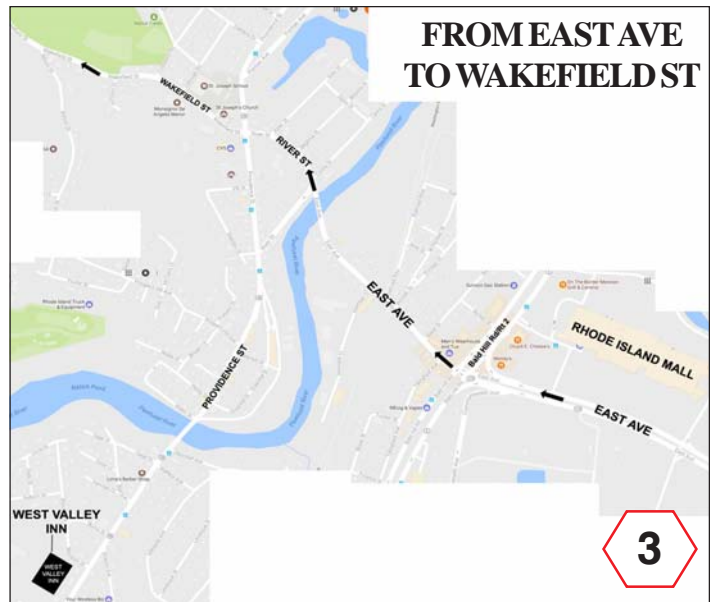

Directions to West Warwick Elks

**60 Clyde St., West Warwick, RI
401-821-9807**

FROM PROVIDENCE AND POINTS NORTH:
(map 1) I-95 South to exit 12B (RI-113W/East Ave). Pass R.I. Mall to light at Rt 2.
(map 3) Straight across onto East Ave, then slight right to River St. to next light. Straight across onto Wakefield St.
(map 4) Go 1.8 miles, then turn left onto Grandview Dr. Grandview Dr (.13 mi) becomes Clyde St. Elks is (.07 mi) on right.

FROM WESTERLY AND POINTS SOUTH:
(map 2) I-95 North to exit 11 (left lane) onto I-295 North, then take Exit 1 from 295N onto East Ave (RI-113W).
(map 3) Straight across onto East Ave, then slight right to River St. to next light. Straight across onto Wakefield St.
(map 4) Go 1.8 miles, then turn left onto Grandview Dr. Grandview Dr (.13 mi) becomes Clyde St. Elks is (.07 mi) on right.

FROM NARRAGANSETT AND SOUTH COUNTY:
 Route 1 North to Route 4 North. Merge onto I-95 North.
(map 2) I-95 North to exit 11 (left lane) onto I-295 North, then take Exit 1 from 295N onto East Ave (RI-113W).
(map 3) Straight across onto East Ave, then slight right to River St. to next light. Straight across onto Wakefield St.
(map 4) Go 1.8 miles, then turn left onto Grandview Dr. Grandview Dr (.13 mi) becomes Clyde St. Elks is (.07 mi) on right.

Google satellite view