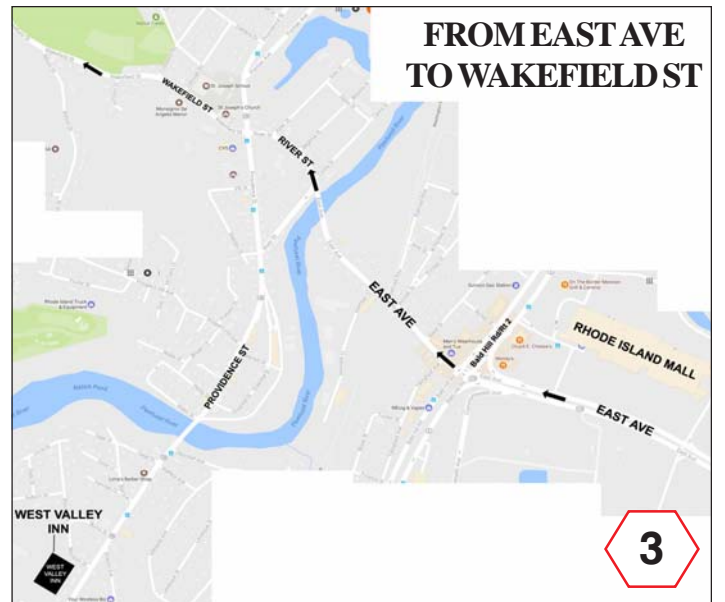

# Directions to West Warwick Elks

**60 Clyde St., West Warwick, RI  
401-821-9807**

**FROM PROVIDENCE AND POINTS NORTH:**  
(map 1) I-95 South to exit 12B (RI-113W/East Ave). Pass R.I. Mall to light at Rt 2.  
(map 3) Straight across onto East Ave, then slight right to River St. to next light. Straight across onto Wakefield St.  
(map 4) Go 1.8 miles, then turn left onto Grandview Dr. Grandview Dr (.13 mi) becomes Clyde St. Elks is (.07 mi) on right.

**FROM WESTERLY AND POINTS SOUTH:**  
(map 2) I-95 North to exit 11 (left lane) onto I-295 North, then take Exit 1 from 295N onto East Ave (RI-113W).  
(map 3) Straight across onto East Ave, then slight right to River St. to next light. Straight across onto Wakefield St.  
(map 4) Go 1.8 miles, then turn left onto Grandview Dr. Grandview Dr (.13 mi) becomes Clyde St. Elks is (.07 mi) on right.

**FROM NARRAGANSETT AND SOUTH COUNTY:**  
Route 1 North to Route 4 North. Merge onto I-95 North.  
(map 2) I-95 North to exit 11 (left lane) onto I-295 North, then take Exit 1 from 295N onto East Ave (RI-113W).  
(map 3) Straight across onto East Ave, then slight right to River St. to next light. Straight across onto Wakefield St.  
(map 4) Go 1.8 miles, then turn left onto Grandview Dr. Grandview Dr (.13 mi) becomes Clyde St. Elks is (.07 mi) on right.

## Google satellite view