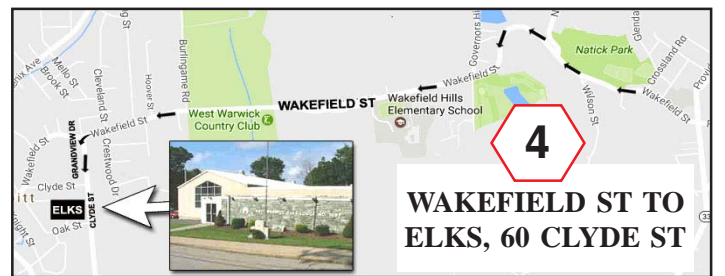

# Directions to West Warwick Elks

**60 Clyde St., West Warwick, RI  
401-821-9807**

**FROM PROVIDENCE AND POINTS NORTH:**  
(map 1) I-95 South to exit 12B (RI-113W/East Ave). Pass R.I. Mall to light at Rt 2.  
(map 3) Straight across onto East Ave, then slight right to River St. to next light. Straight across onto Wakefield St.  
(map 4) Go 1.8 miles, then turn left onto Grandview Dr. Grandview Dr (.13 mi) becomes Clyde St. Elks is (.07 mi) on right.

**FROM WESTERLY AND POINTS SOUTH:**  
(map 2) I-95 North to exit 11 (left lane) onto I-295 North, then take Exit 1 from 295N onto East Ave (RI-113W).  
(map 3) Straight across onto East Ave, then slight right to River St. to next light. Straight across onto Wakefield St.  
(map 4) Go 1.8 miles, then turn left onto Grandview Dr. Grandview Dr (.13 mi) becomes Clyde St. Elks is (.07 mi) on right.

**FROM NARRAGANSETT AND SOUTH COUNTY:**  
Route 1 North to Route 4 North. Merge onto I-95 North.  
(map 2) I-95 North to exit 11 (left lane) onto I-295 North, then take Exit 1 from 295N onto East Ave (RI-113W).  
(map 3) Straight across onto East Ave, then slight right to River St. to next light. Straight across onto Wakefield St.  
(map 4) Go 1.8 miles, then turn left onto Grandview Dr. Grandview Dr (.13 mi) becomes Clyde St. Elks is (.07 mi) on right.

## Google satellite view