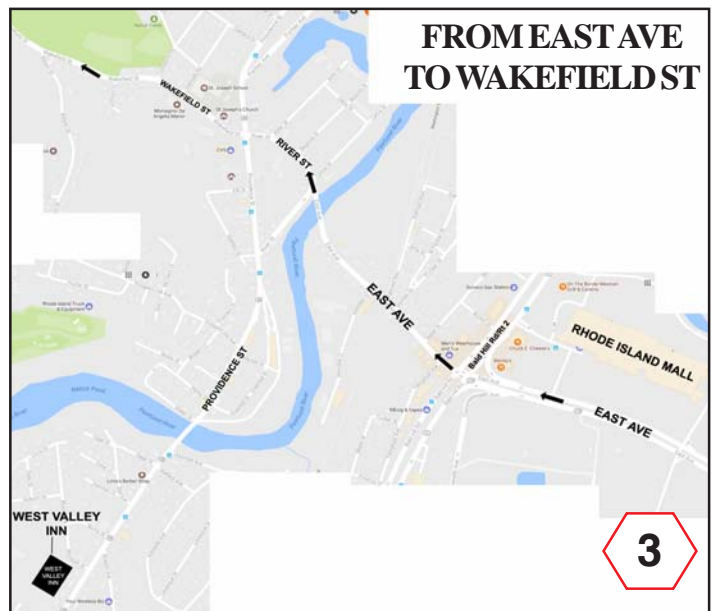

## FROM PROVIDENCE AND POINTS NORTH:

(map 1) I-95 South to exit 12B (RI-113W/East Ave). Pass R.I. Mall to light at Rt 2.

(map 3) Straight across onto East Ave, then slight right to River St. to next light. Straight across onto Wakefield St. (map 4) Go 1.8 miles, then turn left onto Grandview Dr. Grandview Dr (.13 mi) becomes Clyde St. Elks is (.07 mi) on right.

## FROM WESTERLY AND POINTS SOUTH:

(map 2) I-95 North to exit 11 (left lane) onto I-295 North, then take Exit 1 from 295N onto East Ave (RI-113W).

(map 3) Straight across onto East Ave, then slight right to River St. to next light. Straight across onto Wakefield St. (map 4) Go 1.8 miles, then turn left onto Grandview Dr. Grandview Dr (.13 mi) becomes Clyde St. Elks is (.07 mi) on right.

## FROM NARRAGANSETT AND SOUTH COUNTY:

Route 1 North to Route 4 North. Merge onto I-95 North. (map 2) I-95 North to exit 11 (left lane) onto I-295 North, then take Exit 1 from 295N onto East Ave (RI-113W). (map 3) Straight across onto East Ave, then slight right to River St. to next light. Straight across onto Wakefield St. (map 4) Go 1.8 miles, then turn left onto Grandview Dr. Grandview Dr (.13 mi) becomes Clyde St. Elks is (.07 mi) on right.

**FROM I-95  
NORTH TO  
EAST AVE**

**FROM I-95  
SOUTH TO  
I-295 and to  
EAST AVE**

**FROM EAST AVE  
TO WAKEFIELD ST**

**WAKEFIELD ST TO  
ELKS, 60 CLYDE ST**