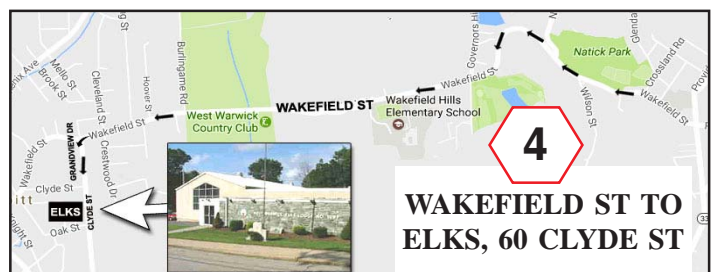

## FROM PROVIDENCE AND POINTS NORTH:

(map 1) I-95 South to exit 12B (RI-113W/East Ave). Pass R.I. Mall to light at Rt 2.

(map 3) Straight across onto East Ave, then slight right to River St. to next light. Straight across onto Wakefield St. (map 4) Go 1.8 miles, then turn left onto Grandview Dr. Grandview Dr (.13 mi) becomes Clyde St. Elks is (.07 mi) on right.

## FROM WESTERLY AND POINTS SOUTH:

(map 2) I-95 North to exit 11 (left lane) onto I-295 North, then take Exit 1 from 295N onto East Ave (RI-113W).

(map 3) Straight across onto East Ave, then slight right to River St. to next light. Straight across onto Wakefield St. (map 4) Go 1.8 miles, then turn left onto Grandview Dr. Grandview Dr (.13 mi) becomes Clyde St. Elks is (.07 mi) on right.

## FROM NARRAGANSETT AND SOUTH COUNTY:

Route 1 North to Route 4 North. Merge onto I-95 North. (map 2) I-95 North to exit 11 (left lane) onto I-295 North, then take Exit 1 from 295N onto East Ave (RI-113W). (map 3) Straight across onto East Ave, then slight right to River St. to next light. Straight across onto Wakefield St. (map 4) Go 1.8 miles, then turn left onto Grandview Dr. Grandview Dr (.13 mi) becomes Clyde St. Elks is (.07 mi) on right.

**FROM I-95  
NORTH TO  
EAST AVE**

**FROM I-95  
SOUTH TO  
I-295 and to  
EAST AVE**

**FROM EAST AVE  
TO WAKEFIELD ST**

**WAKEFIELD ST TO  
ELKS, 60 CLYDE ST**