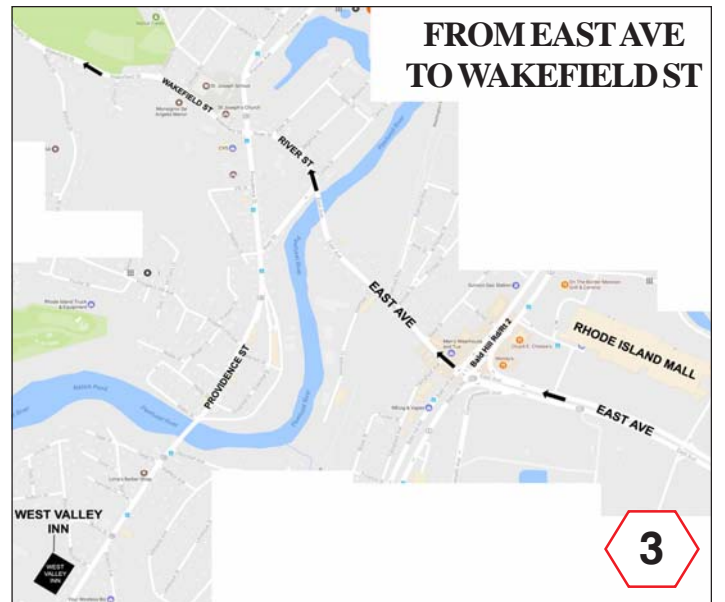

# Directions to West Warwick Elks

**60 Clyde St., West Warwick, RI**  
**401-821-9807**

**FROM PROVIDENCE AND POINTS NORTH:**  
(map 1) I-95 South to exit 12B (RI-113W/East Ave). Pass R.I. Mall to light at Rt 2.  
(map 3) Straight across onto East Ave, then slight right to River St. to next light. Straight across onto Wakefield St.  
(map 4) Go 1.8 miles, then turn left onto Grandview Dr. Grandview Dr (.13 mi) becomes Clyde St. Elks is (.07 mi) on right.

**FROM WESTERLY AND POINTS SOUTH:**  
(map 2) I-95 North to exit 11 (left lane) onto I-295 North, then take Exit 1 from 295N onto East Ave (RI-113W).  
(map 3) Straight across onto East Ave, then slight right to River St. to next light. Straight across onto Wakefield St.  
(map 4) Go 1.8 miles, then turn left onto Grandview Dr. Grandview Dr (.13 mi) becomes Clyde St. Elks is (.07 mi) on right.

**FROM NARRAGANSETT AND SOUTH COUNTY:**  
Route 1 North to Route 4 North. Merge onto I-95 North.  
(map 2) I-95 North to exit 11 (left lane) onto I-295 North, then take Exit 1 from 295N onto East Ave (RI-113W).  
(map 3) Straight across onto East Ave, then slight right to River St. to next light. Straight across onto Wakefield St.  
(map 4) Go 1.8 miles, then turn left onto Grandview Dr. Grandview Dr (.13 mi) becomes Clyde St. Elks is (.07 mi) on right.

**Google satellite view**