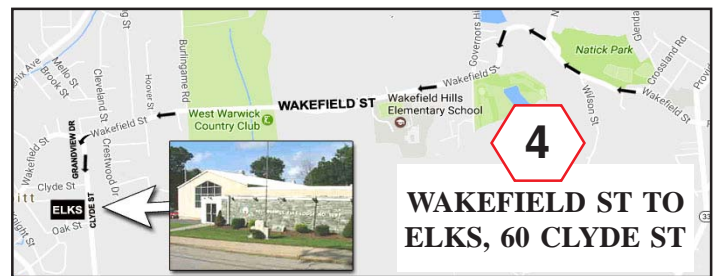

# Directions to West Warwick Elks

**60 Clyde St., West Warwick, RI**  
**401-821-9807**

**FROM PROVIDENCE AND POINTS NORTH:**  
(map 1) I-95 South to exit 12B (RI-113W/East Ave). Pass R.I. Mall to light at Rt 2.  
(map 3) Straight across onto East Ave, then slight right to River St. to next light. Straight across onto Wakefield St.  
(map 4) Go 1.8 miles, then turn left onto Grandview Dr. Grandview Dr (.13 mi) becomes Clyde St. Elks is (.07 mi) on right.

**FROM WESTERLY AND POINTS SOUTH:**  
(map 2) I-95 North to exit 11 (left lane) onto I-295 North, then take Exit 1 from 295N onto East Ave (RI-113W).  
(map 3) Straight across onto East Ave, then slight right to River St. to next light. Straight across onto Wakefield St.  
(map 4) Go 1.8 miles, then turn left onto Grandview Dr. Grandview Dr (.13 mi) becomes Clyde St. Elks is (.07 mi) on right.

**FROM NARRAGANSETT AND SOUTH COUNTY:**  
Route 1 North to Route 4 North. Merge onto I-95 North.  
(map 2) I-95 North to exit 11 (left lane) onto I-295 North, then take Exit 1 from 295N onto East Ave (RI-113W).  
(map 3) Straight across onto East Ave, then slight right to River St. to next light. Straight across onto Wakefield St.  
(map 4) Go 1.8 miles, then turn left onto Grandview Dr. Grandview Dr (.13 mi) becomes Clyde St. Elks is (.07 mi) on right.

**Google satellite view**