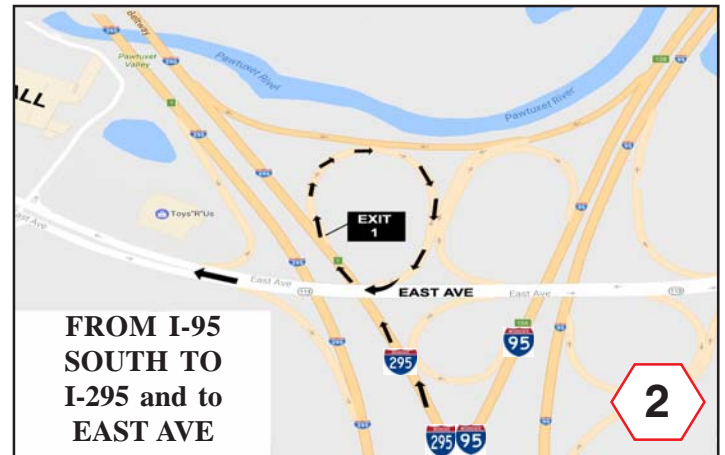

## FROM PROVIDENCE AND POINTS NORTH:

(map 1) I-95 South to exit 12B (RI-113W/East Ave). Pass R.I. Mall to light at Rt 2.

(map 3) Straight across onto East Ave, then slight right to River St. to next light. Straight across onto Wakefield St. (map 4) Go 1.8 miles, then turn left onto Grandview Dr. Grandview Dr (.13 mi) becomes Clyde St. Elks is (.07 mi) on right.

## FROM WESTERLY AND POINTS SOUTH:

(map 2) I-95 North to exit 11 (left lane) onto I-295 North, then take Exit 1 from 295N onto East Ave (RI-113W).

(map 3) Straight across onto East Ave, then slight right to River St. to next light. Straight across onto Wakefield St. (map 4) Go 1.8 miles, then turn left onto Grandview Dr. Grandview Dr (.13 mi) becomes Clyde St. Elks is (.07 mi) on right.

## FROM NARRAGANSETT AND SOUTH COUNTY:

Route 1 North to Route 4 North. Merge onto I-95 North. (map 2) I-95 North to exit 11 (left lane) onto I-295 North, then take Exit 1 from 295N onto East Ave (RI-113W). (map 3) Straight across onto East Ave, then slight right to River St. to next light. Straight across onto Wakefield St. (map 4) Go 1.8 miles, then turn left onto Grandview Dr. Grandview Dr (.13 mi) becomes Clyde St. Elks is (.07 mi) on right.

## Google satellite view